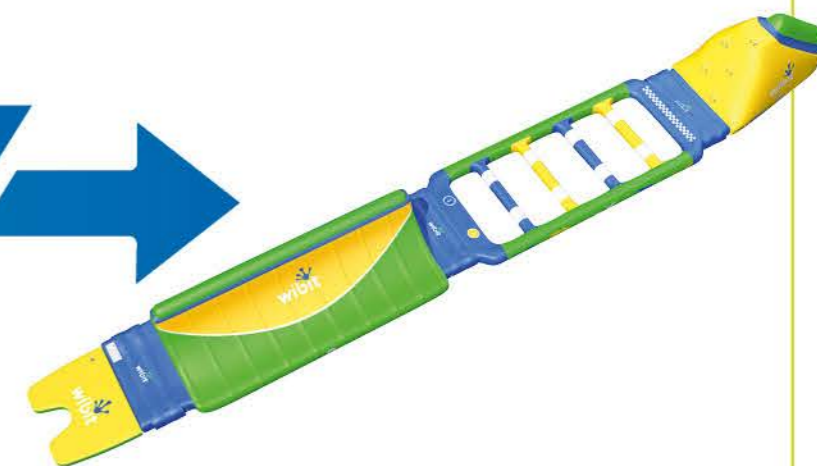

RIGHT COMBINATION