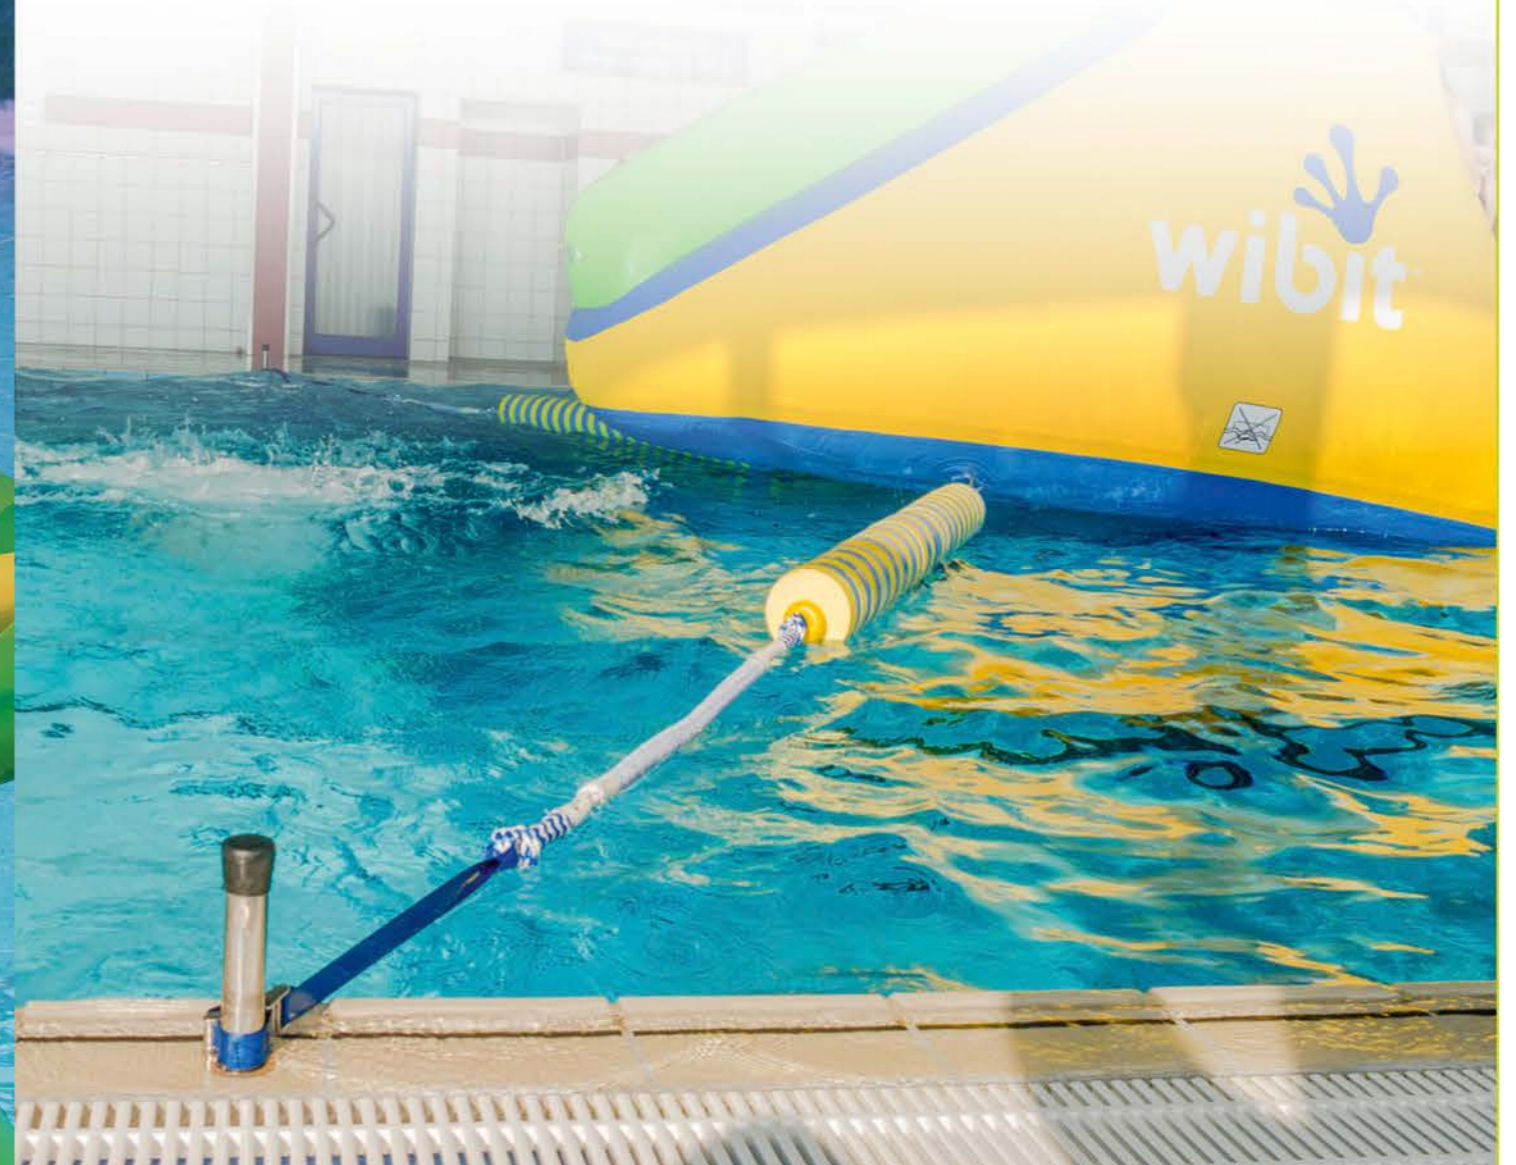

STANDARD COMBINATIONS | 12

-
-
-
-
-
-

RULE THE POOL

NEW PRODUCTS

Target

1.2m / 3'-11"

6 x 5.5m /
20' x 18"

Catch me if you can! This round wheel is a balancing act and a great race course for playing tag. Run over the spokes or create a swim and dive challenge going over and under the obstacles. Perfect for shallow pools!

Pool booms (2 PCS.)

The pool booms enable a **horizontal anchoring** method to a pool edge. Especially convenient for high products. The thick foam protects against sliding or jumping. German TUV certified and approved.