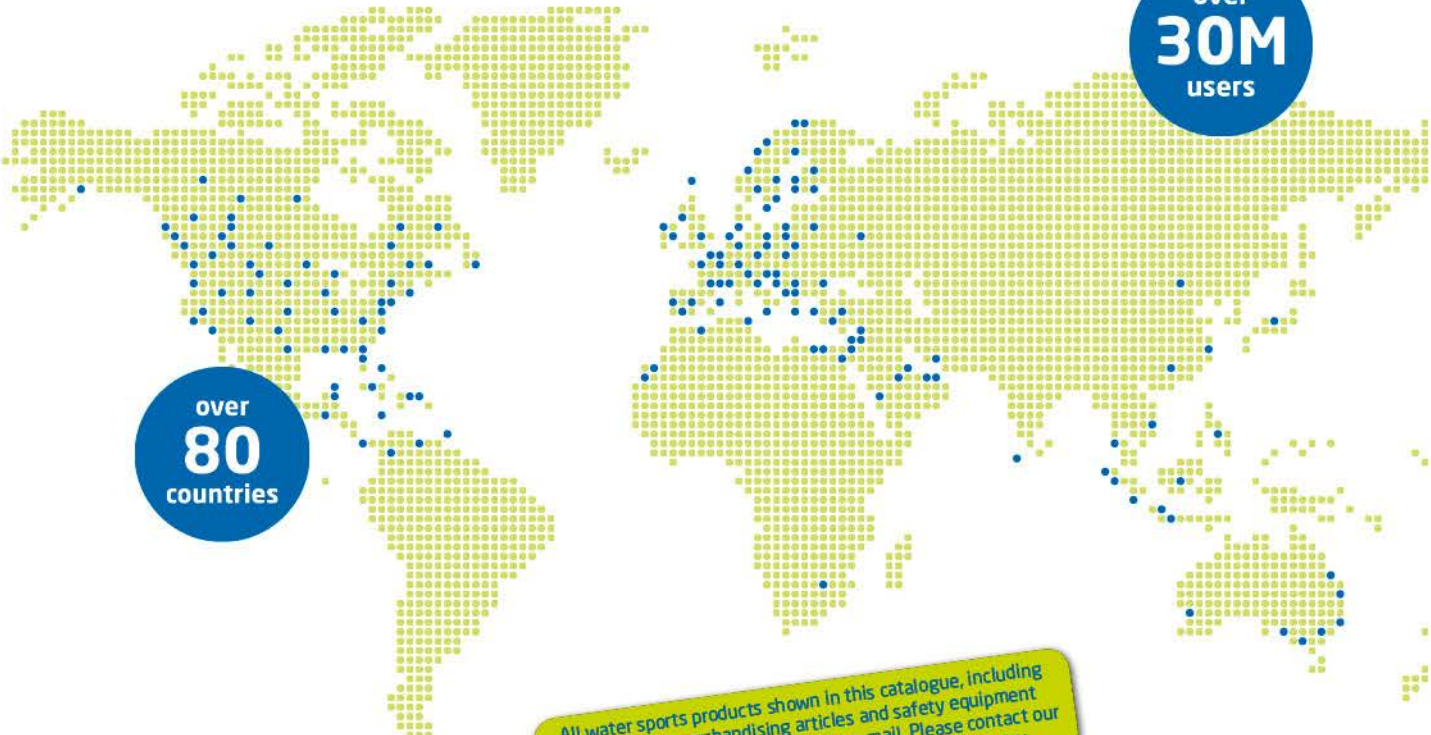

London Olympic Center

wibitTM
the evolution of waterplay

over
30M
users

over
80
countries

All water sports products shown in this catalogue, including accessories, merchandising articles and safety equipment can be ordered over the phone or by e-mail. Please contact our sales team or an authorized distributor in your country.